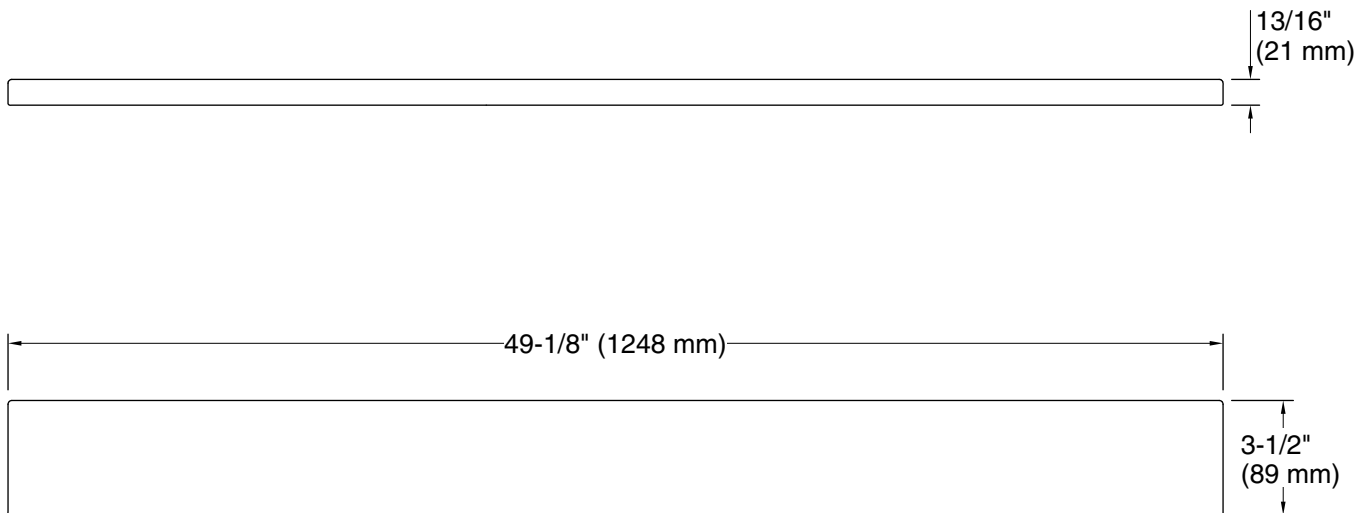

Features

- For use with KOHLER Silestone™ quartz 49" (1245 mm) vanity tops
- Optional side splashes available (sold separately)
- This product is covered under the Silestone™ 25-Year Limited Warranty

Material

Technical Information

All product dimensions are nominal.
Installation: Vanity top/ITB

Notes

Install this product according to the installation instructions.